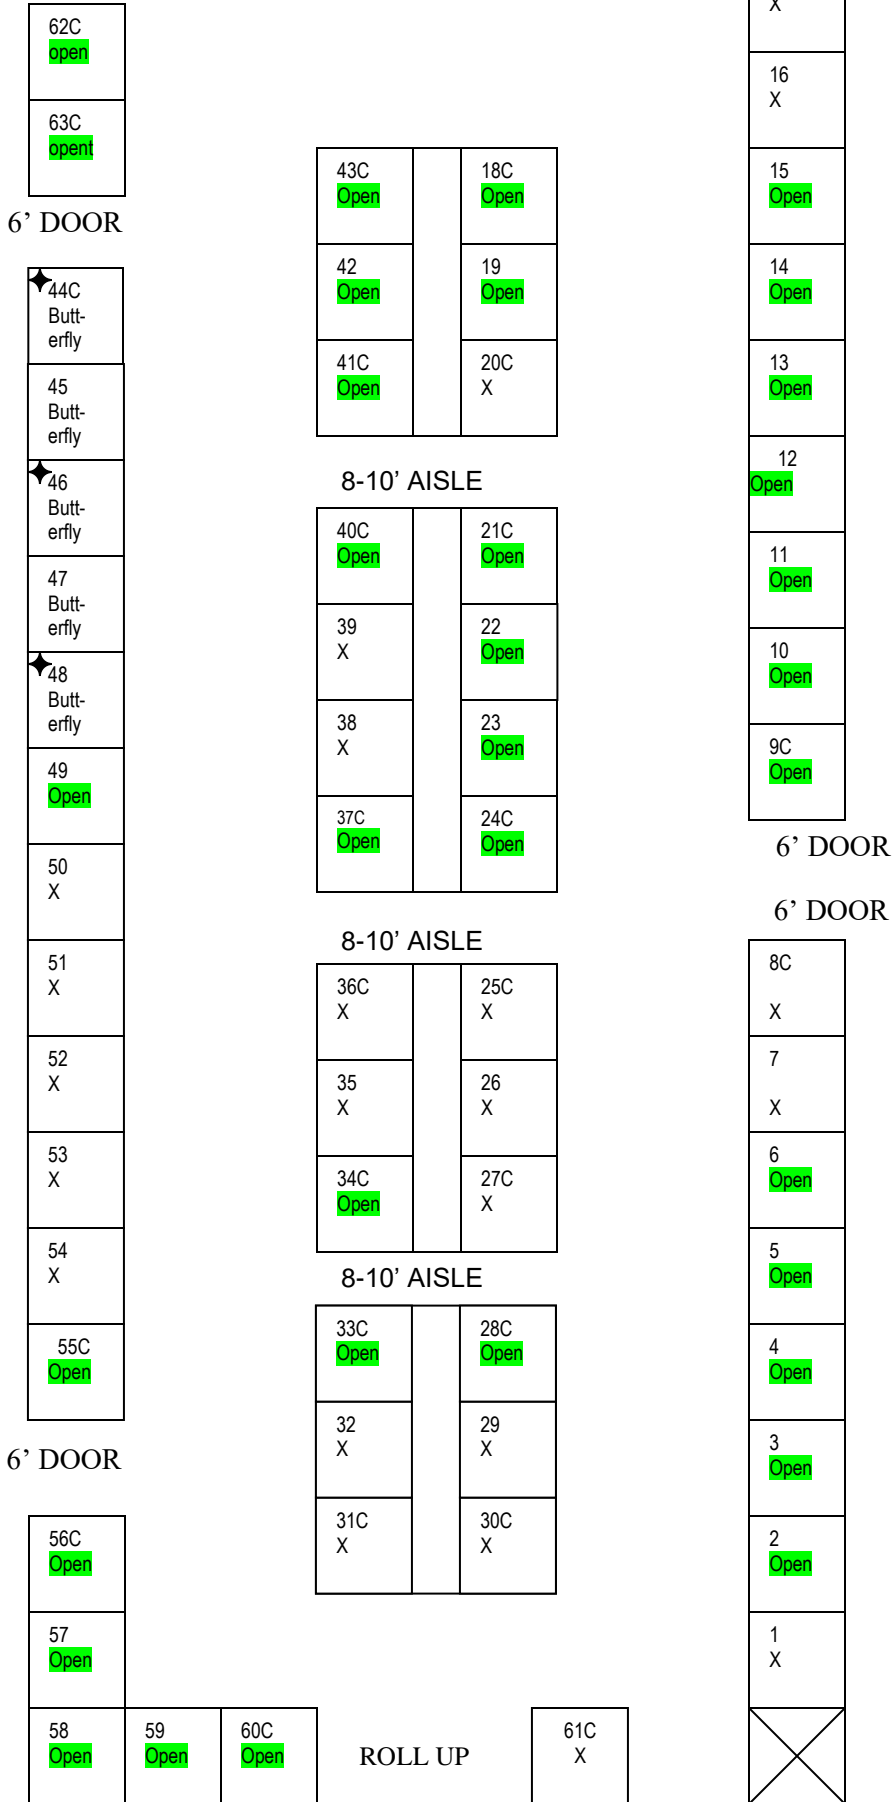

2019

Updated: 2/1/19

Men's Restroom		Women's Restroom
----------------	--	------------------

6' DOOR

# MAIN STAGE

**Space Rates**  
 Inline: \$460.00  
 Corner: \$570  
 Corner designated by a "C".

**X Denotes Space is taken**

**63 - SPACES**  
 Note: 220V/50AMP  
 Btwn Spaces 12 & 13

Space 62C & 63C Must got to same vendor.  
 20x10 for \$1,140

3-30 Amp Plugs located on west wall as approx. marked by "◆"

**Map is Not to scale**

LOUD MUSIC DURING EVENING CONCERTS & SOUND CHECKS

GROSS CONCOURSE

GROSS CONCOURSE

MAP OF INSIDE SPACES - MAIN EXHIBIT HALL  
 SONOMA-MARIN FAIR PETALUMA, CA